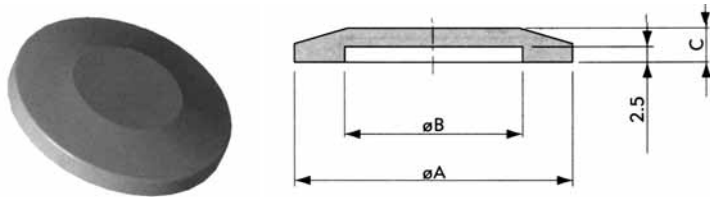

Dimensions of NW Style Flanges

These are Still Referred to in some Places as 'KF' or 'QF' Style

Blank Caps

Flange	Outside Diam.	Material	Part No.	Price
NW-16	1.18 (30 mm)	Aluminum	Blank-16	\$6.00
NW-25	1.57 (40 mm)	Aluminum	Blank-25	\$7.00
NW-40	2.16 (55 mm)	Aluminum	Blank-40	\$8.00
NW-50	2.95 (75 mm)	Aluminum	Blank-50	\$10.00