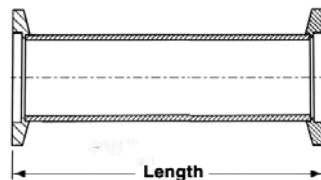

NW Full Nipples

Flange	Length	Part No.	Price
NW-16	80mm	NW-16-NIPPLE-S	$35.00
NW-16	320mm	NW-16-NIPPLE-L	$42.00
NW-25	100mm	NW-25-NIPPLE-S	$43.00
NW-25	320mm	NW-25-NIPPLE-L	$47.00
NW-40	130mm	NW-40-NIPPLE-S	$52.00
NW-40	320mm	NW-40-NIPPLE-L	$62.00
NW-50	140mm	NW-50-NIPPLE-S	$63.00
NW-50	320mm	NW-50-NIPPLE-L	$72.00