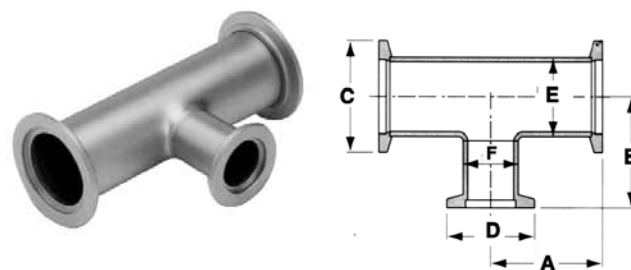

FLANGE	Material	A	B	C	D	E	F	Parts No.	Price
NW-25 to NW16	304 S.S.	50	40	40	30	25.4	19.05	NW-25-UT-16	$69.00
NW-40 to NW16	304 S.S.	65	40	55	30	38.1	19.05	NW-40-UT-16	$75.00
NW-40 to NW25	304 S.S.	65	50	55	40	38.1	25.4	NW-40-UT-25	$80.00
NW-50 to NW16	304 S.S.	70	50	75	30	50.8	19.05	NW-50-UT-16	$95.00
NW-50 to NW25	304 S.S.	70	65	75	40	50.8	25.4	NW-50-UT-25	$100.00
NW-50 to NW40	304 S.S.	70	65	75	55	50.8	38.1	NW-50-UT-40	$115.00