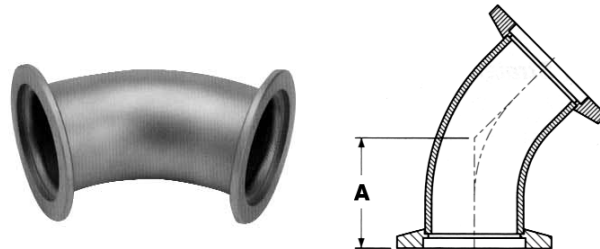

Formed Stainless Steel Bellows

250 mm (10 inches)		500 mm (19 inches)		1000 mm (38 inches)	
Part No.	Price	Part No.	Price	Part No.	Price
BEL-16-250	\$60.	BEL-16-500	\$95.	BEL-16-1000	\$114.
BEL-25-250	\$75.	BEL-25-500	\$95.	BEL-25-1000	\$119.
BEL-40-250	\$95.	BEL-40-500	\$130.	BEL-40-1000	\$185.
BEL-50-250	\$125.	BEL-50-500	\$139.	BEL-50-1000	\$196.

NW Full Nipples

Flange	Length	Part No.	Price
NW-16	80mm	NW-16-NIPPLE-S	\$35.00
NW-16	320mm	NW-16-NIPPLE-L	\$42.00
NW-25	100mm	NW-25-NIPPLE-S	\$43.00
NW-25	320mm	NW-25-NIPPLE-L	\$47.00
NW-40	130mm	NW-40-NIPPLE-S	\$52.00
NW-40	320mm	NW-40-NIPPLE-L	\$62.00
NW-50	140mm	NW-50-NIPPLE-S	\$63.00
NW-50	320mm	NW-50-NIPPLE-L	\$72.00

NW 90° and 45° Elbows

90° NW Elbows

Flange	Material	A	B	C	R	Part No.	Price
NW16	304 S.S.	40	19.05	30	28.6	NW-16-90-ELBOW	\$36.00
NW25	304 S.S.	50	25.4	40	38.1	NW-25-90-ELBOW	\$40.00
NW40	304 S.S.	65	38.1	55	57.2	NW-40-90-ELBOW	\$55.00
NW50	304 S.S.	80	50.8	75	76.2	NW-50-90-ELBOW	\$72.00

45° NW Elbows

Flange	Material	A	Part No.	Price
NW16	304 S.S.	23	NW-16-45-ELBOW	\$36.00
NW25	304 S.S.	28	NW-25-45-ELBOW	\$40.00
NW40	304 S.S.	43	NW-40-45-ELBOW	\$55.00
NW50	304 S.S.	51	NW-50-45-ELBOW	\$72.00