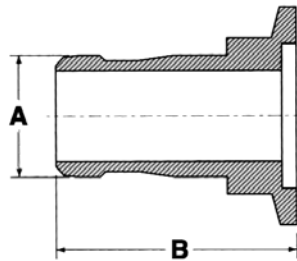

Flange	Material	A (inch)	B (inch)	Part No.	Price
NW16	Aluminum	6.4 (.25)	19 (.75)	NW16-HOSE-0.25	$18.00
NW16	Aluminum	9.6 (.38)	19 (.75)	NW16-HOSE-0.38	$18.00
NW16	Aluminum	12.5 (.50)	19 (.75)	NW16-HOSE-0.50	$18.00
NW16	Aluminum	19 (.75)	40 (1.57)	NW16-HOSE-.75	$18.00
NW25	Aluminum	6.35 (.25)	19 (.75)	NW25-HOSE-.25	$20.00
NW25	Aluminum	9.5 (.38)	19 (.75)	NW25-HOSE-0.38	$20.00
NW25	Aluminum	12.7 (.50)	19 (.75)	NW25-HOSE-.50	$20.00
NW25	Aluminum	15.9 (.625)	57 (2.25)	NW25-HOSE-.625	$20.00
NW25	Aluminum	19 (.75)	40 (1.57)	NW25-HOSE-.75	$20.00
NW25	Aluminum	22.2 (.875)	40 (1.57)	NW25-HOSE-.875	$20.00
NW25	Aluminum	26.7 (1.05)	40.6 (1.6)	NW25-HOSE-1.0	$20.00
NW40	Aluminum	39 (1.55)	40 (1.57)	NW40-HOSE-1.55	$27.00
NW40	Aluminum	41.3 (1.625)	40 (1.57)	NW40-HOSE-1.6	$27.00
NW50	Aluminum	47.7 (1.875)	40 (1.57)	NW50-HOSE-1.9	$37.00

NW Quick-Connect Adaptors