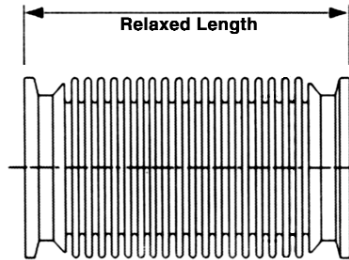

Formed Stainless Steel Bellows

250 mm (10 inches)		500 mm (19 inches)		1000 mm (38 inches)	
Part No.	Price	Part No.	Price	Part No.	Price
BEL-16-250	$60.	BEL-16-500	$95.	BEL-16-1000	$114.
BEL-25-250	$75.	BEL-25-500	$95.	BEL-25-1000	$119.
BEL-40-250	$95.	BEL-40-500	$130.	BEL-40-1000	$185.
BEL-50-250	$125.	BEL-50-500	$139.	BEL-50-1000	$196.