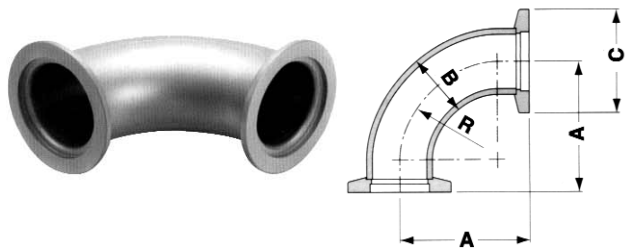

NW 90° and 45° Elbows

90° NW Elbows

Flange	Material	A	B	C	R	Part No.	Price
NW16	304 S.S.	40	19.05	30	28.6	NW-16-90-ELBOW	$36.00
NW25	304 S.S.	50	25.4	40	38.1	NW-25-90-ELBOW	$40.00
NW40	304 S.S.	65	38.1	55	57.2	NW-40-90-ELBOW	$55.00
NW50	304 S.S.	80	50.8	75	76.2	NW-50-90-ELBOW	$72.00

45° NW Elbows

Flange	Material	A	Part No.	Price
NW16	304 S.S.	23	NW-16-45-ELBOW	$36.00
NW25	304 S.S.	28	NW-25-45-ELBOW	$40.00
NW40	304 S.S.	43	NW-40-45-ELBOW	$55.00
NW50	304 S.S.	51	NW-50-45-ELBOW	$72.00