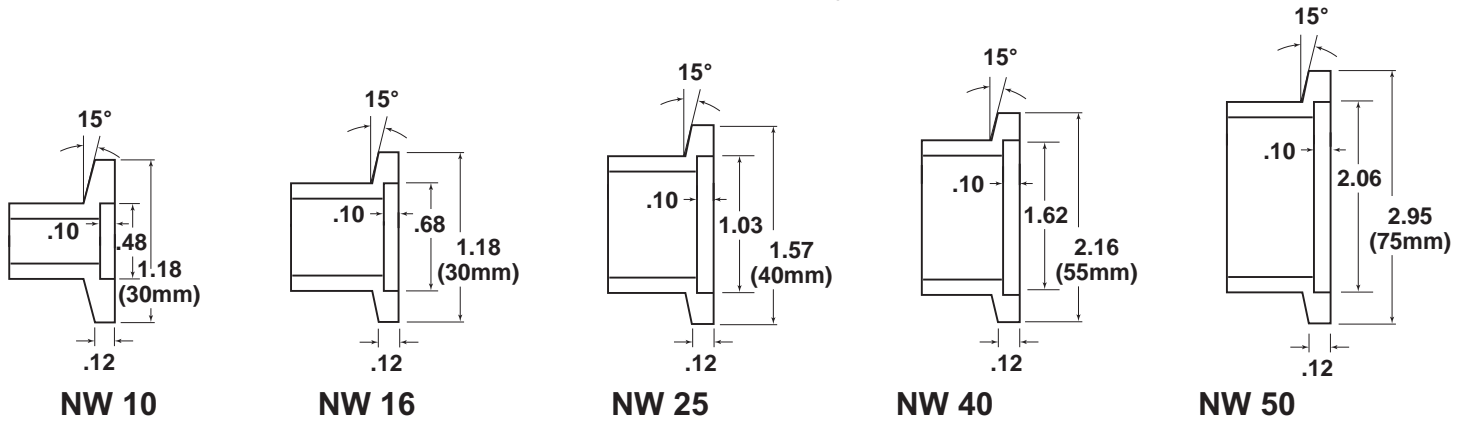

Dimensions of NW Style Flanges

These are Still Referred to in some Places as 'KF' or 'QF' Style

Blank Caps

Flange	Outside Diam.	Material	Part No.	Price
NW-16	1.18 (30 mm)	Aluminum	Blank-16	\$6.00
NW-25	1.57 (40 mm)	Aluminum	Blank-25	\$7.00
NW-40	2.16 (55 mm)	Aluminum	Blank-40	\$8.00
NW-50	2.95 (75 mm)	Aluminum	Blank-50	\$10.00