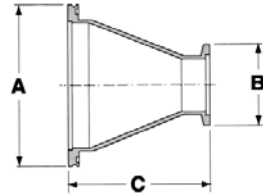

ISO-NW Conical Reducers

Flange	Material	A	B	C	Part No.	Price
ISO80/NW40	Aluminum	110	55	63	CONRED-80/NW40	$150.00
ISO100/NW40	Aluminum	130	55	63	CONRED-100/NW40	$175.00
ISO80/NW50	Aluminum	110	75	63	CONRED-80/NW50	$160.00
ISO100/NW50	Aluminum	130	75	63	CONRED-100/NW50	$190.00
ISO63/NW25	Aluminum	95	40	63	CONRED-63/NW25	$120.00
ISO63/NW40	Aluminum	95	55	63	CONRED-63/NW40	$130.00
ISO63/NW50	Aluminum	95	75	63	CONRED-80/NW50	$140.00

NW Female Pipe Adaptors