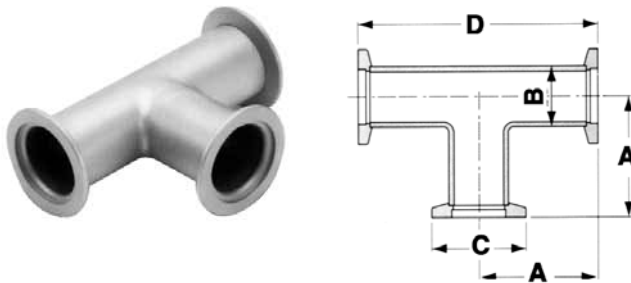

NW Tees

Flange	Material	A	B	C	D	Part No.	Price
NW16	304 S.S.	40	19.05	30	80	NW-16-TEE	$55.00
NW25	304 S.S.	50	25.4	40	100	NW-25-TEE	$60.00
NW40	304 S.S.	65	38.1	55	130	NW-40-TEE	$75.00
NW50	304 S.S.	70	50.8	75	140	NW-50-TEE	$110.00

NW Unequal Tees