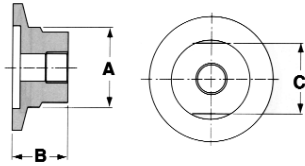

Flange	Material	A	B	C	Part No.	Price
NW16/1/8"FNPT	Aluminum	19.05	25	17	NW16/1/8"FNPT-ADP	$23.00
NW16/1/4"FNPT	Aluminum	19.05	25	17	NW16/1/4"FNPT-ADP	$23.00
NW25/1/8"FNPT	Aluminum	25.4	25	19	NW25/1/8"FNPT-ADP	$25.00
NW25/1/4"FNPT	Aluminum	25.4	25	19	NW25/1/4"FNPT-ADP	$25.00
NW40/1/8"FNPT	Aluminum	38.1	25	32	NW40/1/8"FNPT-ADP	$28.00
NW40/1/4"FNPT	Aluminum	38.1	25	32	NW40/1/4"FNPT-ADP	$28.00
NW40/1/2"FNPT	Aluminum	38.1	25	32	NW40/1/2"FNPT-ADP	$28.00
NW50/1/8"FNPT	Aluminum	50.8	25	46	NW50/1/8"FNPT-ADP	$38.00
NW50/1/4"FNPT	Aluminum	50.8	25	46	NW50/1/4"FNPT-ADP	$38.00

NW Rubber Hose Adaptor