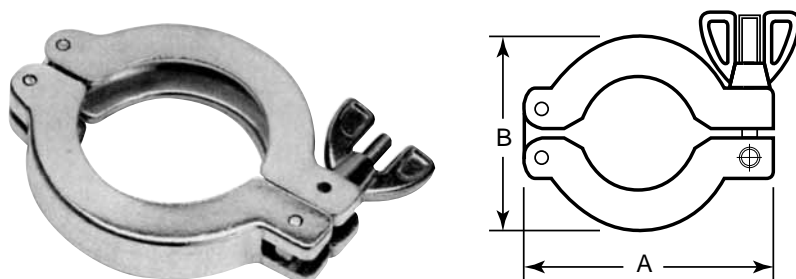

Clamps, Cast Aluminum

Flange Size	A	B	Thickness	Part Number	Price
NW-16	2.24 (57)	1.69 (43)	0.63 (16)	AL-Clamp 16	$4.00
NW-25	2.76 (70)	2.17 (55)	0.63 (16)	AL-Clamp 25	$5.00
NW-40	3.39 (88)	2.76 (70)	0.63 (16)	AL-Clamp 40	$6.00
NW-50	4.33 (110)	3.70 (94)	0.79 (20)	AL-Clamp 50	$8.00