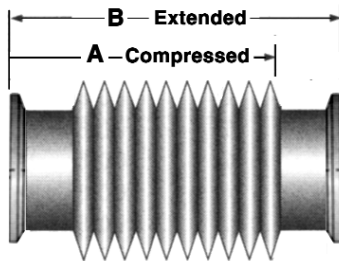

Compressible/Welded Bellows