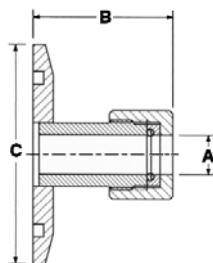

Flange	Material	A	B	C	Tube Size	Part No.	Price
NW16 to 1/4" Tube	304 S.S.	6.5	33.4	30	1/4 inch	QUICK-NW16-1/4	$50.00
NW16 to 1/2" Tube	304 S.S.	13	36.5	30	1/2 inch	QUICK-NW16-1/2	$55.00
NW16 to 3/4" Tube	304 S.S.	19.3	44.5	30	3/4 inch	QUICK-NW16-3/4	$60.00
NW25 to 1/2" Tube	304 S.S.	13	36.5	40	1/2 inch	QUICK-NW25-1/2	$60.00
NW25 to 3/4" Tube	304 S.S.	19.3	44.5	40	3/4 inch	QUICK-NW25-3/4	$65.00
NW25 to 1" Tube	304 S.S.	25.7	50.8	40	1 inch	QUICK-NW25-1	$77.00
NW40 to 1/2" Tube	304 S.S.	13	36.5	55	1/2 inch	QUICK-NW40-1/2	$66.00
NW40 to 3/4" Tube	304 S.S.	19.3	44.5	55	3/4 inch	QUICK-NW40-3/4	$70.00
NW40 to 1" Tube	304 S.S.	25.7	50.8	55	1 inch	QUICK-NW40-1	$80.00
NW40 to 1 1/2" Tube	304 S.S.	38.4	60.3	55	1 1/2 inch	QUICK-NW40-1.5	$150.00
NW50 to 1 1/2" Tube	304 S.S.	38.4	60.3	75	1 1/2 inch	QUICK-NW50-1.5	$170.00
NW50 to 2" Tube	304 S.S.	51	60.3	75	2 inch	QUICK-NW50-2	$180.00